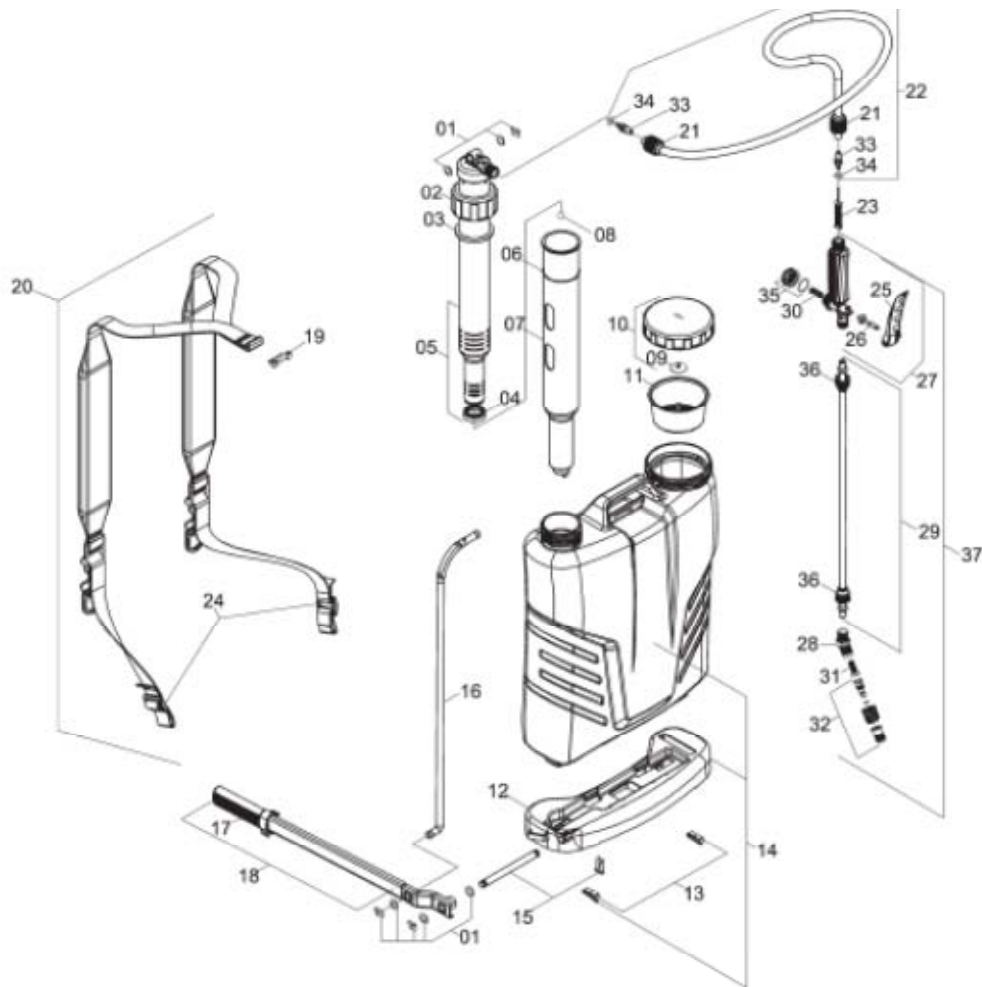

XP312, XP416, XP12 & XP16

Parts breakdown

N.	P/N	DESCRIPTION	Qty	N.	P/N	DESCRIPTION	Qty
1	1198800	Washers and lock rings set (repair)	1	24	502757	Strap buckle	2
2	1210725	Gasket holder XP	1	25	1168421	Lever assembly LP-3	1
3	1168409	Gasket (felt)	1	26	1168422	Trigger valve needle assembly LP-3	1
4	1168407	Piston cup (Santoprene™)	1	27	1168419	Trigger valve assembly LP-3	1
5	1168406	Chamber with piston cup	1	28	635276	Elbow with cone packing	1
6	1168404	O-ring ORI-033	1	29	100131	Lance 601	1
7	1168405	Chamber cylinder	1	30	1180613	Spring	1
8	1168410	Stainless steel ball	1	31	592139	Nozzle filter M40	1
9	560573	Lid diaphragm	1	32	325787	Blue adjustable cone nozzle	1
10	1210726	Lid with diaphragm XP	1	33	942201	Outlet tube	2
11	1168414	Strainer XP	1	34	231845	O-ring 110	2
12	1210727	Tank base	1	35	1168544	Trigger valve cap	1
13	1168397	Base lock	2	36	915744	Screw cap	2
14	1211809	Tank XP312 with lock (white)	1	37	1176816	Lance LP-3 assembly	1
14A	1211810	Tank XP416 with lock (white)	1				
14B	1200395	Tank XP12 with lock (blue)	1				
14C	1200398	Tank XP16 with lock (blue)	1				
15	883108	Axle with lock	1				
16	1197400	Pumping rod XP (orange)	1				
17	495648	Handgrip assembly	1				
18	615005	Lever assembly (orange)	1				
19	635664	Strap lock	1				
20	1176504	Strap assembly with adjustment XP	1				
21	942193	Screw cap S20	2				
22	1168403	Hose assembly XP	1				
23	1168418	Filter LP-3	1				