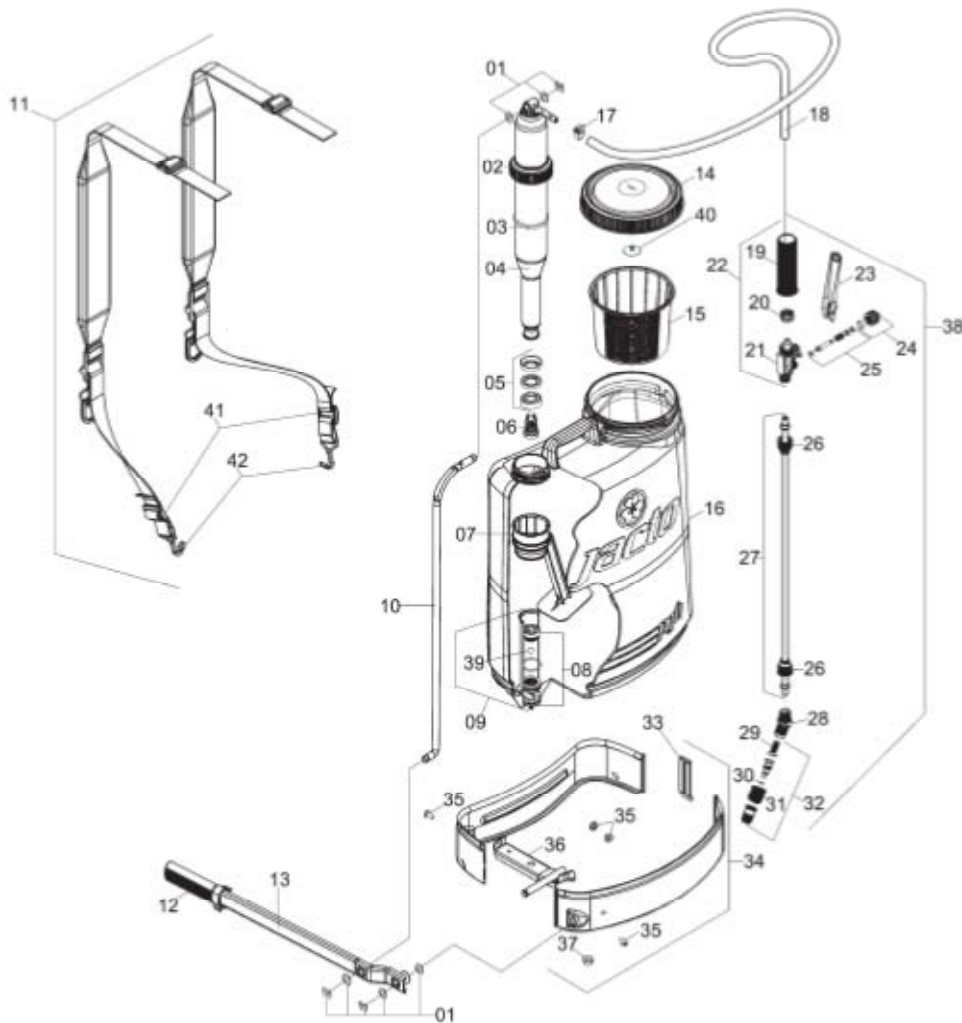

PJH Parts Breakdown

N.	P/N	DESCRIPTION	Qty	N.	P/N	DESCRIPTION	Qty
1	1198800	Washers and lock rings set (repair)	1	26	915744	Screw cap	2
2	831222	Gasket holder 62	1	27	100131	Lance	1
3	831230	Gasket 7 x ø 50,6	1	28	635276	Elbow with cone packing	1
4	1214566	Chamber assembly (supplied with items: 05 and 06)	1	29	592139	Nozzle filter M-40	1
5	880534	Piston cup (Viton®) with spacer	1	30	940106	O-ring OR1-009	1
6	1192736	Chamber valve	1	31	1168546	Nozzle cap	1
7	300582	Agitator	1	32	325787	Adjustable Cone Nozzle III (Blue)	1
8	661124	Fastener assembly	1	33	825471	Base clamp	1
9	925917	Cylinder assembly (supplied with itens: 08 and 39)	1	34	229484	Tank base assembly	1
10	1197400	Orange rod with lock rings	1	35	229476	Bolts, washers and nuts set	1
11	1213806	Strap assembly	1	36	942714	Reinforcement	1
12	495812	Handgrip with lock	1	37	942060	Flanged nut M-8	1
13	615005	Pumping lever with handgrip	1	38	530626	Spray lance assembly	1
14	120527	Tank lid with diaphragm	1	39	715474	Ball	1
15	647131	Strainer	1	40	560573	Diaphragm	1
16	942086	Tank with lid	1	41	502757	Buckle	2
17	1187239	Clamp	1	42	433474	Hook	2
18	530576	Hose ø 5/16" x 1350	1				
19	909192	Trigger valve handle	1				
20	920470	Lock	1				
21	909283	Trigger valve body	1				
22	908889	Trigger valve assembly	1				
23	105247	Trigger	1				
24	996058	Trigger valve cap	1				
25	105239	Trigger valve needle assembly	1				