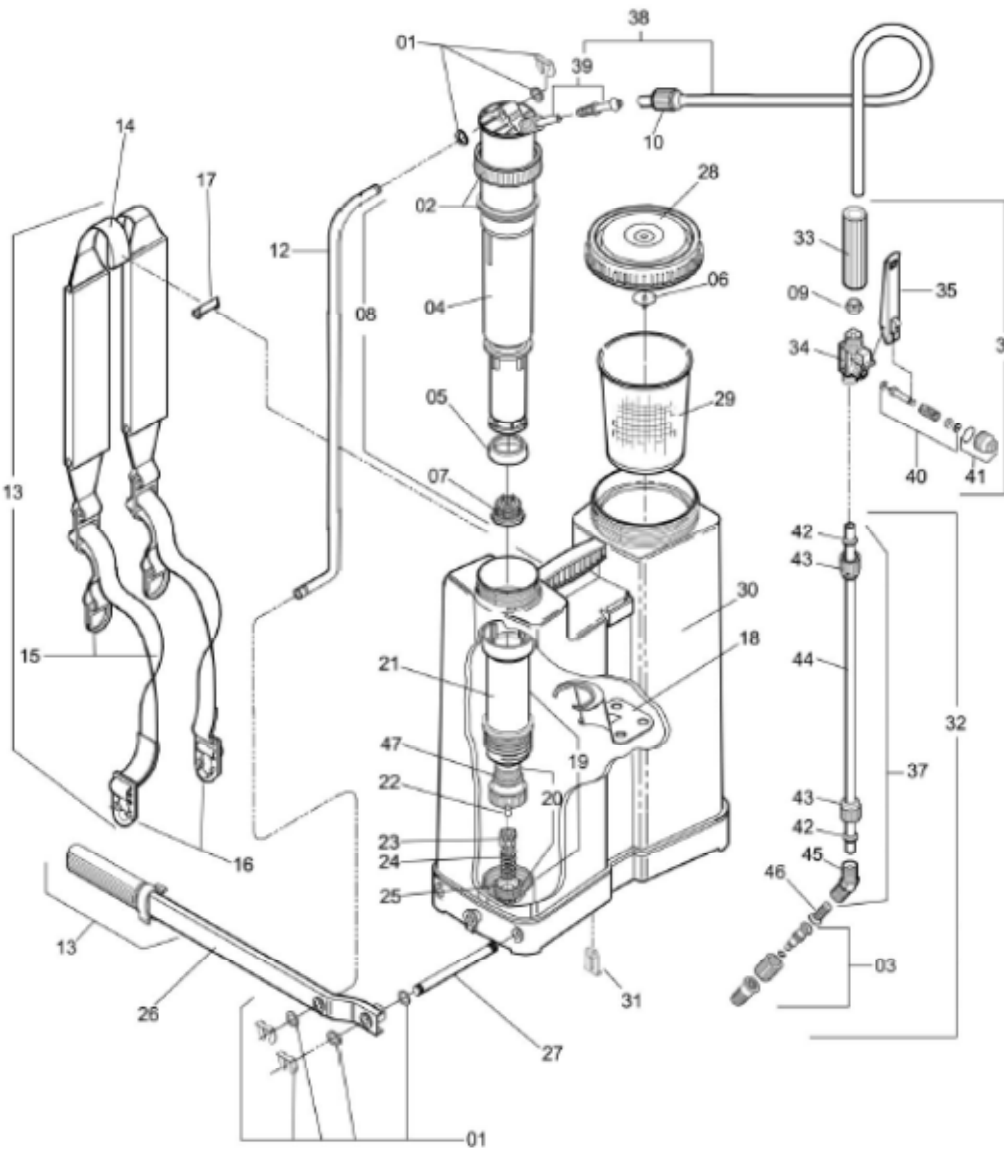

# HD400 White/Black Parts Breakdown

Item	Part no	Description	Qty
00	-	HD400	01
01	1198800	Washers and locked rings set (repair)	01
02	907113	Gasket holder and gasket	01
03	325787	Blue adjustable cone nozzle	01
04	188250	Chamber (0.23 gallons)	01
05	214585	Piston cup	01
06	560573	Diaphragm	01
07	1173630	Sphere valve	01
08	635813	Chamber assembly (includes items 4, 5, 7 and 38)	01
09	920470	Pin lock	01
10	942193	Screw cap S-20 x 1.5	01
11	1194579	Handgrip with lock	01
12	1198602	Rod	01
13	838029	Strap assembly (includes 14 to 17)	01
14	1184172	Shoulder strap and pad	01
15	229971	Strap and handle	02
16	635672	Buckle	02
17	635664	Strap catch	01
18	214619	Agitator	01
19	654939	Cylinder (includes items 47 and 21 to 25)	01
20	838011	Cylinder valve assembly (repair) 47, 22 to 25)	01
21	635599	Cylinder body	01
22	715474	Ball	01
23	570945	Ball seat	01
24	336412	Compression spring 12 x 28	01
25	635615	Valve base	01
26	661363	Lever	01
27	293324	Lever shaft	01
28	654921	Lid with diaphragm	01
29	942920	Fill basket strainer	01
30	586321	Tank	01

Item	Part no	Description	Qty
31	277350	Shaft lock	01
32	635854	Spray lance	01
33	909192	Trigger valve handle	01
34	909283	Trigger valve body	01
35	105247	Trigger	01
36	908889	Trigger valve assembly	01
37	915751	Extention 601	01
38	048116	Dip tube with hose	01
39	071308	Dip tube assembly	01
40	105239	Trigger valve needle assembly	01
41	996058	Trigger valve cap with packing	01
42	909309	Cone packing	02
43	915744	Screw cap	02
44	1189539	Stainless steel tube	01
45	635276	Elbow with cone packing	01
46	592139	Nozzle filter (40 mesh)	01
47	635607	Piston cup fastener	01