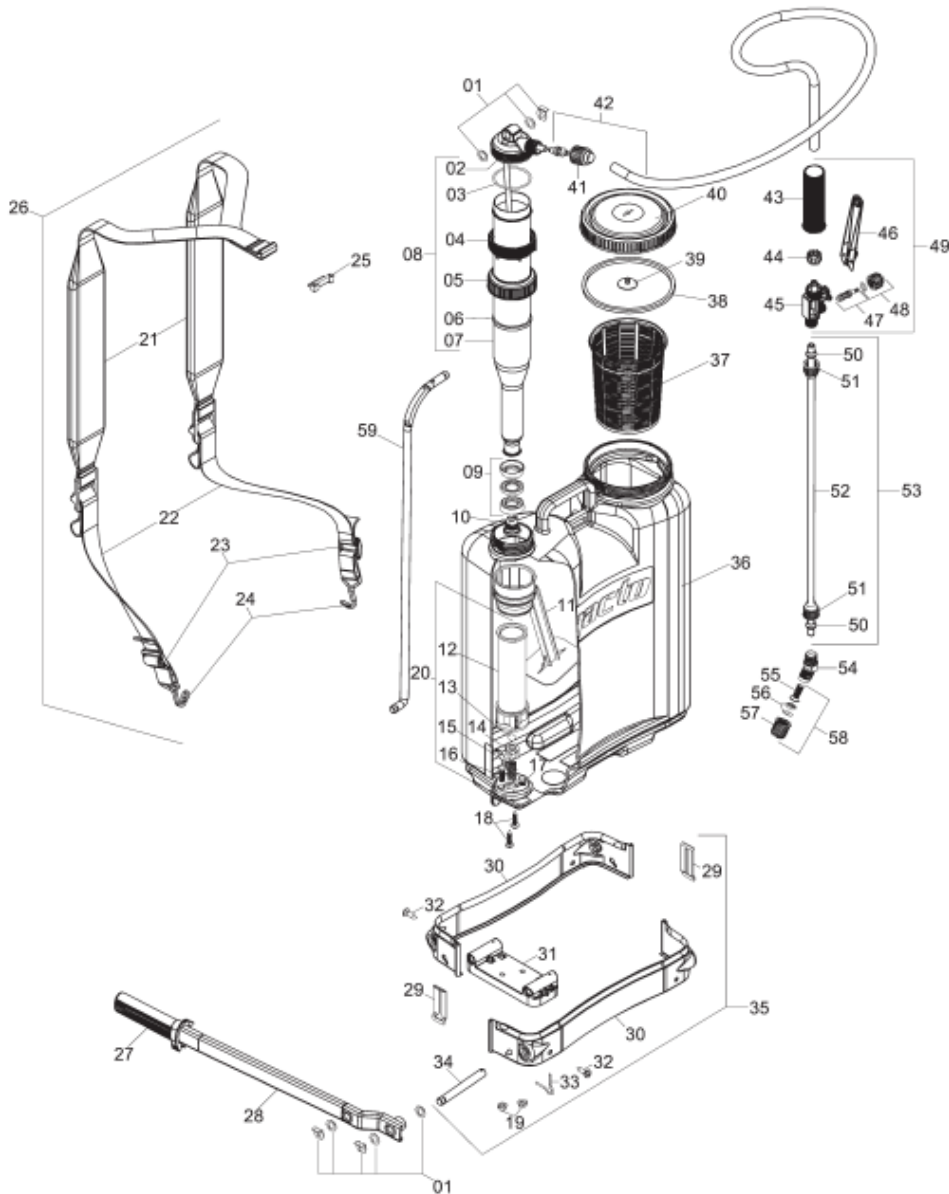

CD400 White/Black Parts Breakdown

Item	Part no.	Description	Qty
0	878033	Sprayer CD400	1
0	878157	Sprayer CD550	1
1	1198800	Washers and Locked ring set	1
2	942680	Chamber cover	1
3	573154	O-ring OR1-136	1
4	040964	Chamber nut	1
5	878074	Packing ring nut	1
6	831230	Packing ring	1
7	942722	Chamber body	1
8	878199	Chamber assembly (items 2, 3, 4, 7, 9, 10, 11, 12, 13 and 14)	1
9	743880	Piston cups & spacer set	2
10	402297		1
11	300582		1
12	570929	Cylinder	1
13	715474	Ball	1
14	570945	Ball seat	1
15	336412	Compression spring	1
16	351486	Bolt M-6 x 20 x 1.0	2
17	570937	Cylinder base	1
18	336503	Screw 14 x 1"	2
19	743914	Flanged nut	1
20	570911	Cylinder assembly (Items 12-19)	1
21	573014	Padded strap & buckle	1
22	229971	Strap with handle	2
23	502757	Buckle	2
24	433474	Shoulder strap hook	2
25	635664	Shoulder strap lock	1
26	573006	Shoulder straps assembly (Items 21-25)	1
27	1194579	Handgrip	1
28	661363	Pump lever	1
29	942896	Base clamp	2
30	878066	Half base	2
31	433870	Base reinforcement	1
32	211227	Screw 1/4" x 3/4"	2
33	433888	Shaft lock	1
34	433896	Pump lever shaft	1
35	878140	Split base (Items 29-34)	1
36	878041	CD400 Tank with lid (Items 37 and 40)	1
36A	878165	CD550 Tank with lid (Items 37 and 40)	1
37	942920	Strainer	1
38	837922	Tank lid seal	1
39	560573	Lid diaphragm	1

Item	Part no.	Description	Qty
40	878132	Lid with diaphragm and seal	1
41	942193	Screw cap S-20 x 1.5	1
42	048116	Hose with dip tube	1
43	909192	Trigger valve handle	1
44	920470	Lock	1
45	909283	Trigger valve body	1
46	105247	Trigger	1
47	105239	Trigger valve needle assembly	1
48	996058	Trigger valve cap with packing	1
49	908889	Trigger valve assembly	1
50	909309	Cone packing	2
51	915744	Screw cap	2
52	1149491	Tube (Stainless steel)	1
53	100131	Extension 601	1
54	635276	Elbow	1
55	592139	Nozzle filter (40 mesh)	1
56	217174	Nozzle JD-12P	1
57	229724	Nozzle cap	1
58	427062	Nozzle assembly (Items 55-57)	1
59	1198602	Rod with locked rings	1